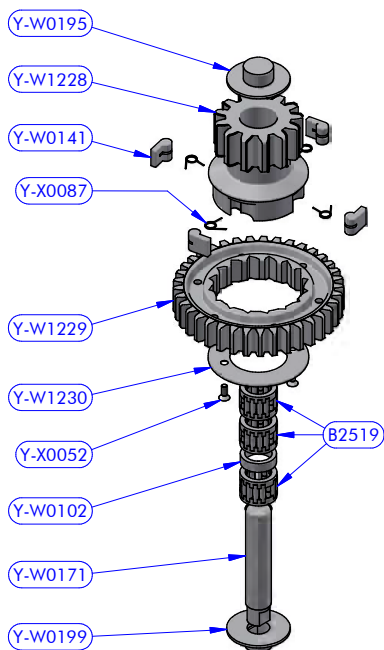

Code Y-WA117
Gears kit XT76 Axis "B"