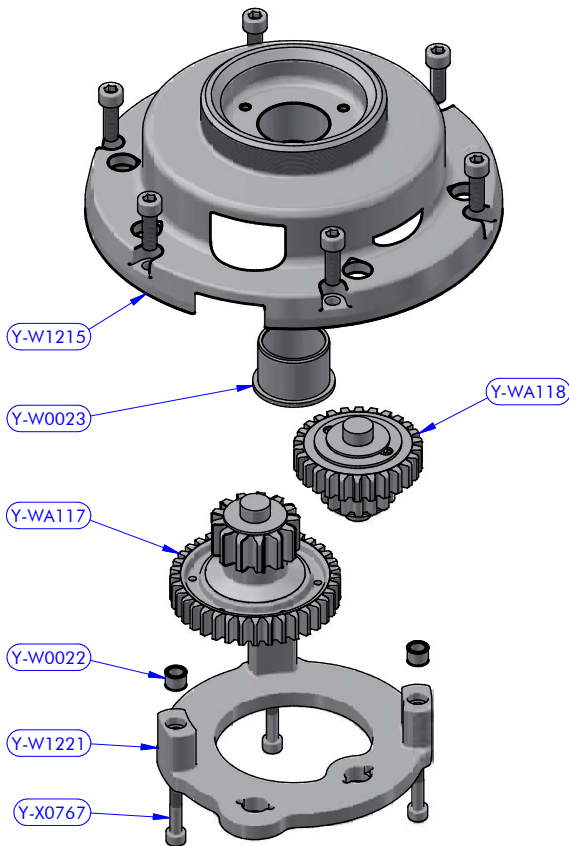

Code Y-WA119
XT76 - Base + Gears assy

Y-WA117 PART LIST

CODE	DESCRIPTION	MATERIAL	Q.TY
B2519	Roller bearing	Plastic / S.Steel	3
Y-W0102	Pipe spacer	POM-C	1
Y-W0141	Pawl	S.Steel	4
Y-W0171	Gear axis	S.Steel HR	1
Y-W0195	Gear upper washer	Plastic	1
Y-W0199	Gear lower washer	Plastic	1
Y-W1228	Gear "B2"	Bronze	1
Y-W1229	Gear "B1"	Bronze	1
Y-W1230	Gear ring	S.Steel	1
Y-X0052	Screw	S.Steel	2
Y-X0087	Torsion spring	S.Steel	4

Y-WA118 PART LIST

CODE	DESCRIPTION	MATERIAL	Q.TY
B2519	Roller bearing	Plastic / S.Steel	2
Y-W0032	Gear ring	S.Steel	1
Y-W0102	Pipe spacer	POM-C	1
Y-W0141	Pawl	S.Steel	4
Y-W0180	Gear axis	S.Steel HR	1
Y-W0195	Gear upper washer	Plastic	1
Y-W0199	Gear lower washer	Plastic	1
Y-W0246	Gear "D2"	Bronze	1
Y-W1231	Gear "D1"	Bronze	1
Y-X0052	Screw	S.Steel	2
Y-X0087	Torsion spring	S.Steel	4

Y-WA119 PART LIST

CODE	DESCRIPTION	MATERIAL	Q.TY
Y-W0022	Pipe spacer	S.Steel	2
Y-W0023	Bearing track	Plastic / S.Steel	1
Y-W1215	Base	Aluminium	1
Y-W1221	Gear base	Aluminium	1
Y-WA117	Gears kit	Various	1
Y-WA118	Gears kit	Various	1
Y-X0069	Screw	S.Steel	6
Y-X0767	Screw	S.Steel	3