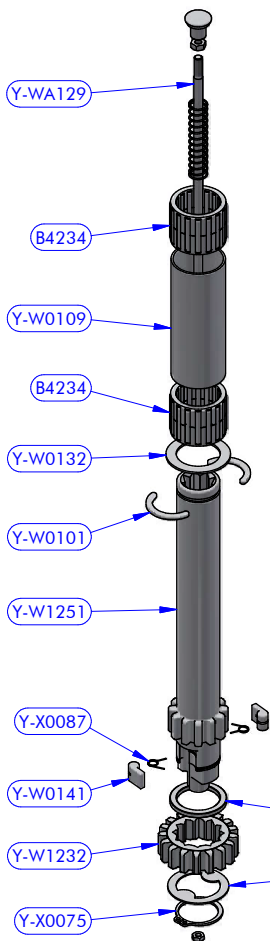

PART LIST			
CODE	DESCRIPTION	MATERIAL	Q.TY
XT76ALX	Winch	Various	1
Y-WA157	Horizontal drive assy	Various	1

PART LIST

CODE	DESCRIPTION	MATERIAL	Q.TY
B7035	Roller bearing	Plastic / S.Steel	1
B15639	Roller bearing	Plastic / S.Steel	1
Y-W0003	Upper cap	S.Steel	1
Y-W0006	Upper ring washer	Plastic	1
Y-W0143	ST plug	Plastic	5
Y-W0721	Opening tool	S.Steel	1
Y-W1020	Cylinder pin	S.Steel	4
Y-W1216	Skirt	Aluminium	1
Y-W1217	Stem	Chromed brass	1
Y-W1226	ST upper disk	Aluminium	1
Y-W1233	Self-tailing arm	Aluminium	1
Y-W1237	Stripper	Plastic	1
Y-WA119	Base + Gears assy	Various	1
Y-WA128	Main shaft assy	Various	1
Y-WA131	Drum + ST disks assy	Various	1
Y-X0055	Screw	S.Steel	1

Code Y-WA131

Drum XT76 AL Black with Thooted Crown Z58 AL + ST Disks

Y-WA131 PART LIST			
CODE	DESCRIPTION	MATERIAL	Q.TY
SFT002	Torlon ball	Torlon	67
Y-W0049	ST disk bush	Plastic	6
Y-W1224	ST central disk	Aluminium	1
Y-W1225	ST lower disk	Aluminium	1
Y-WA001	ST-spring assy	S.Steel	6
Y-WA130	Drum	Various	1
Y-X0054	Screw	S.Steel	1
Y-X0071	Screw	S.Steel	6
Y-X0072	S.steel washer	S.Steel	6

Code Y-WA128

Main shaft assy XT76 powered

Y-WA128 PART LIST			
CODE	DESCRIPTION	MATERIAL	Q.TY
B4234	Roller bearing	Plastic / S.Steel	2
Y-W0101	Half-ring	Brass	2
Y-W0109	Pipe spacer	Plastic	1
Y-W0132	S.steel washer	S.Steel	1
Y-W0141	Pawl	S.Steel	2
Y-W0373	Bushing	Chromed bronze	1
Y-W0387	Special washer	S.Steel	1
Y-W1232	Gear "A2"	Bronze	1
Y-W1251	Main shaft	S.Steel	1
Y-WA129	Disengagement rod kit	S.Steel	1
Y-X0075	Seeger ring	S.Steel	1
Y-X0087	Torsion spring	S.Steel	2

Y-WA118 PART LIST

CODE	DESCRIPTION	MATERIAL	Q.TY
B2519	Roller bearing	Plastic / S.Steel	2
Y-W0032	Gear ring	S.Steel	1
Y-W0102	Pipe spacer	POM-C	1
Y-W0141	Pawl	S.Steel	4
Y-W0180	Gear axis	S.Steel HR	1
Y-W0195	Gear upper washer	Plastic	1
Y-W0199	Gear lower washer	Plastic	1
Y-W0246	Gear "D2"	Bronze	1
Y-W1231	Gear "D1"	Bronze	1
Y-X0052	Screw	S.Steel	2
Y-X0087	Torsion spring	S.Steel	4