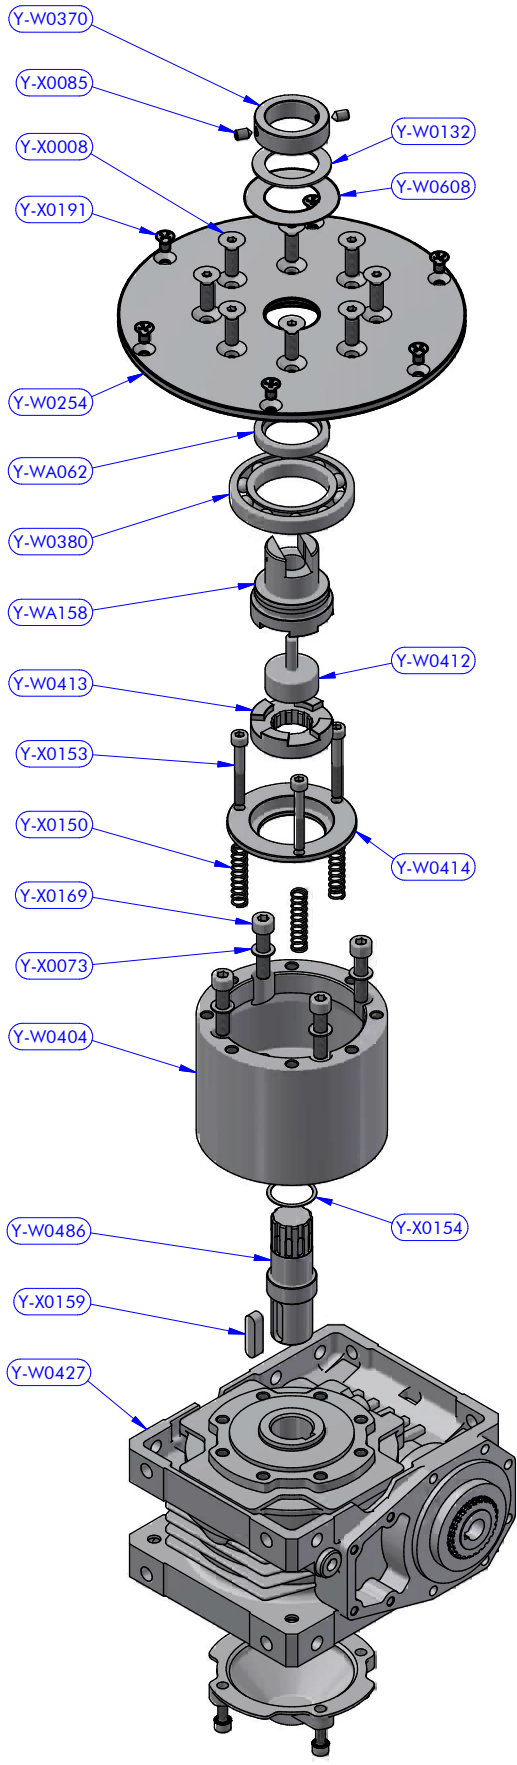

PART LIST			
CODE	DESCRIPTION	MATERIAL	Q.TY
Y-W0132	S.steel washer	S.Steel	1
Y-W0254	Skirt flange	Aluminium	1
Y-W0370	Shaft connection	S.Steel	1
Y-W0380	Ball bearing	S.Steel	1
Y-W0404	Disengagement box	Aluminium	1
Y-W0412	Disengagement	Bronze	1
Y-W0413	Lower coupling	S.Steel	1
Y-W0414	Thrust ring	Bronze	1
Y-W0427	Horizontal gearbox	Various	1
Y-W0436	Gearbox cap	Plastic	1
Y-W0486	Gearbox shaft	Bronze	1
Y-W0608	Resin washer	Resin	1
Y-WA062	Packing ring	Rubber	1
Y-WA158	Upper coupling	S.Steel	1
Y-X0008	Screw	S.Steel	8
Y-X0073	S.steel washer	S.Steel	4
Y-X0085	Cone point set screw	S.Steel	2
Y-X0150	Compression spring	S.Steel	3
Y-X0153	Screw	S.Steel	3
Y-X0154	C.F. washer	Tufnol	1
Y-X0159	Parallel key	S.Steel	1
Y-X0169	Screw	S.Steel	4
Y-X0191	Screw	S.Steel	6