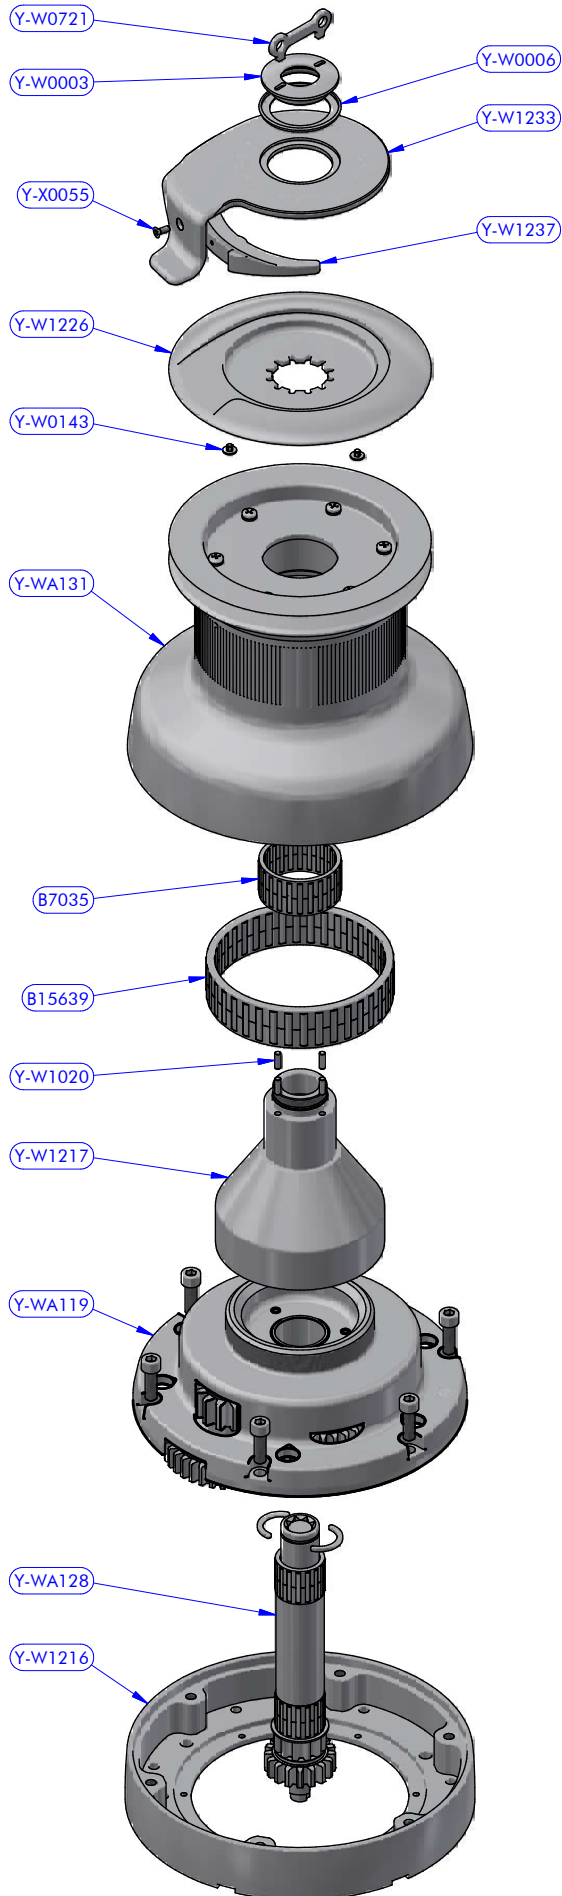

PART LIST			
CODE	DESCRIPTION	MATERIAL	Q.TY
XT76ALX	Winch	Various	1
Y-WA157	Horizontal drive assy	Various	1

PART LIST

CODE	DESCRIPTION	MATERIAL	Q.TY
B7035	Roller bearing	Plastic / S.Steel	1
B15639	Roller bearing	Plastic / S.Steel	1
Y-W0003	Upper cap	S.Steel	1
Y-W0006	Upper ring washer	Plastic	1
Y-W0143	ST plug	Plastic	5
Y-W0721	Opening tool	S.Steel	1
Y-W1020	Cylinder pin	S.Steel	4
Y-W1216	Skirt	Aluminium	1
Y-W1217	Stem	Chromed brass	1
Y-W1226	ST upper disk	Aluminium	1
Y-W1233	Self-tailing arm	Aluminium	1
Y-W1237	Stripper	Plastic	1
Y-WA119	Base + Gears assy	Various	1
Y-WA128	Main shaft assy	Various	1
Y-WA131	Drum + ST disks assy	Various	1
Y-X0055	Screw	S.Steel	1

Code Y-WA131

Drum XT76 AL Black with Thooted Crown Z58 AL + ST Disks

Y-WA131 PART LIST			
CODE	DESCRIPTION	MATERIAL	Q.TY
SFT002	Torlon ball	Torlon	67
Y-W0049	ST disk bush	Plastic	6
Y-W1224	ST central disk	Aluminium	1
Y-W1225	ST lower disk	Aluminium	1
Y-WA001	ST-spring assy	S.Steel	6
Y-WA130	Drum	Various	1
Y-X0054	Screw	S.Steel	1
Y-X0071	Screw	S.Steel	6
Y-X0072	S.steel washer	S.Steel	6

Code Y-WA128

Main shaft assy XT76 powered

Y-WA128 PART LIST			
CODE	DESCRIPTION	MATERIAL	Q.TY
B4234	Roller bearing	Plastic / S.Steel	2
Y-W0101	Half-ring	Brass	2
Y-W0109	Pipe spacer	Plastic	1
Y-W0132	S.steel washer	S.Steel	1
Y-W0141	Pawl	S.Steel	2
Y-W0373	Bushing	Chromed bronze	1
Y-W0387	Special washer	S.Steel	1
Y-W1232	Gear "A2"	Bronze	1
Y-W1251	Main shaft	S.Steel	1
Y-WA129	Disengagement rod kit	S.Steel	1
Y-X0075	Seeger ring	S.Steel	1
Y-X0087	Torsion spring	S.Steel	2

Y-WA118 PART LIST

CODE	DESCRIPTION	MATERIAL	Q.TY
B2519	Roller bearing	Plastic / S.Steel	2
Y-W0032	Gear ring	S.Steel	1
Y-W0102	Pipe spacer	POM-C	1
Y-W0141	Pawl	S.Steel	4
Y-W0180	Gear axis	S.Steel HR	1
Y-W0195	Gear upper washer	Plastic	1
Y-W0199	Gear lower washer	Plastic	1
Y-W0246	Gear "D2"	Bronze	1
Y-W1231	Gear "D1"	Bronze	1
Y-X0052	Screw	S.Steel	2
Y-X0087	Torsion spring	S.Steel	4