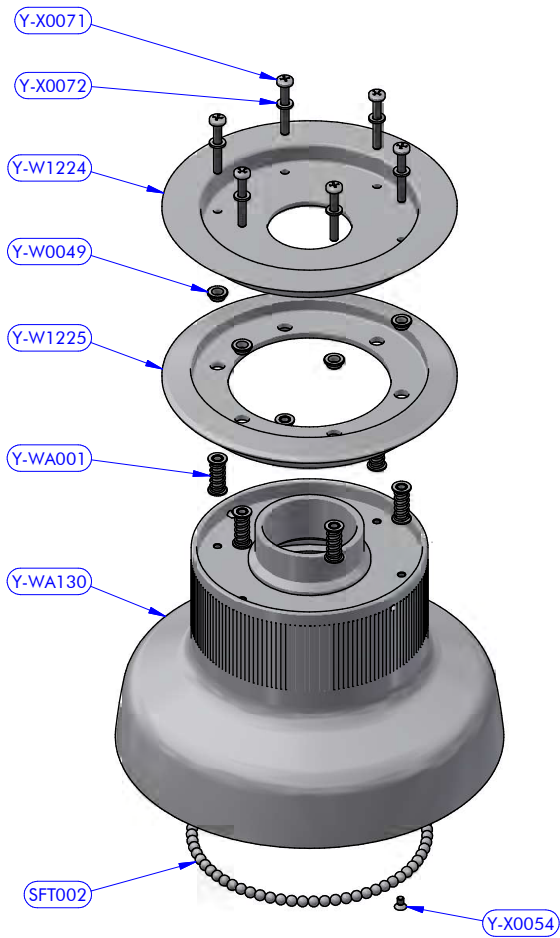

PART LIST			
CODE	DESCRIPTION	MATERIAL	Q.TY
XT76ALX	Winch	Various	1
Y-WA157	Horizontal drive assy	Various	1

PART LIST

CODE	DESCRIPTION	MATERIAL	Q.TY
B7035	Roller bearing	Plastic / S.Steel	1
B15639	Roller bearing	Plastic / S.Steel	1
Y-W0003	Upper cap	S.Steel	1
Y-W0006	Upper ring washer	Plastic	1
Y-W0143	ST plug	Plastic	5
Y-W0721	Opening tool	S.Steel	1
Y-W1020	Cylinder pin	S.Steel	4
Y-W1216	Skirt	Aluminium	1
Y-W1217	Stem	Chromed brass	1
Y-W1226	ST upper disk	Aluminium	1
Y-W1233	Self-tailing arm	Aluminium	1
Y-W1237	Stripper	Plastic	1
Y-WA119	Base + Gears assy	Various	1
Y-WA128	Main shaft assy	Various	1
Y-WA131	Drum + ST disks assy	Various	1
Y-X0055	Screw	S.Steel	1

Code Y-WA131

Drum XT76 AL Black with Thooted Crown Z58 AL + ST Disks

Y-WA131 PART LIST			
CODE	DESCRIPTION	MATERIAL	Q.TY
SFT002	Torlon ball	Torlon	67
Y-W0049	ST disk bush	Plastic	6
Y-W1224	ST central disk	Aluminium	1
Y-W1225	ST lower disk	Aluminium	1
Y-WA001	ST-spring assy	S.Steel	6
Y-WA130	Drum	Various	1
Y-X0054	Screw	S.Steel	1
Y-X0071	Screw	S.Steel	6
Y-X0072	S.steel washer	S.Steel	6

Code Y-WA128

Main shaft assy XT76 powered

Y-WA128 PART LIST			
CODE	DESCRIPTION	MATERIAL	Q.TY
B4234	Roller bearing	Plastic / S.Steel	2
Y-W0101	Half-ring	Brass	2
Y-W0109	Pipe spacer	Plastic	1
Y-W0132	S.steel washer	S.Steel	1
Y-W0141	Pawl	S.Steel	2
Y-W0373	Bushing	Chromed bronze	1
Y-W0387	Special washer	S.Steel	1
Y-W1232	Gear "A2"	Bronze	1
Y-W1251	Main shaft	S.Steel	1
Y-WA129	Disengagement rod kit	S.Steel	1
Y-X0075	Seeger ring	S.Steel	1
Y-X0087	Torsion spring	S.Steel	2

Y-WA118 PART LIST

CODE	DESCRIPTION	MATERIAL	Q.TY
B2519	Roller bearing	Plastic / S.Steel	2
Y-W0032	Gear ring	S.Steel	1
Y-W0102	Pipe spacer	POM-C	1
Y-W0141	Pawl	S.Steel	4
Y-W0180	Gear axis	S.Steel HR	1
Y-W0195	Gear upper washer	Plastic	1
Y-W0199	Gear lower washer	Plastic	1
Y-W0246	Gear "D2"	Bronze	1
Y-W1231	Gear "D1"	Bronze	1
Y-X0052	Screw	S.Steel	2
Y-X0087	Torsion spring	S.Steel	4