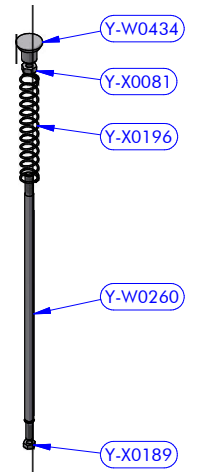

Cod. Y-WA129

Disengagement rod kit XT66 e XT76

Y-WA129 PART LIST			
CODE	DESCRIPTION	MATERIAL	Q.TY
Y-W0260	Disengagement rod	S.Steel	1
Y-W0434	Disengagement rod head	S.Steel	1
Y-X0081	Standard nut	S.Steel	1
Y-X0189	Standard nut	S.Steel	1
Y-X0196	Compression spring	S.Steel	1