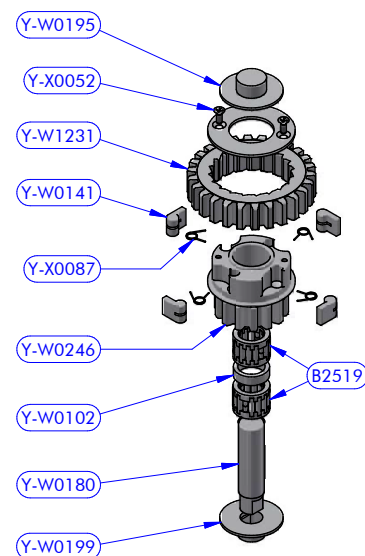

Code Y-WA118
Winch XT76 - Axis "D" gears kit