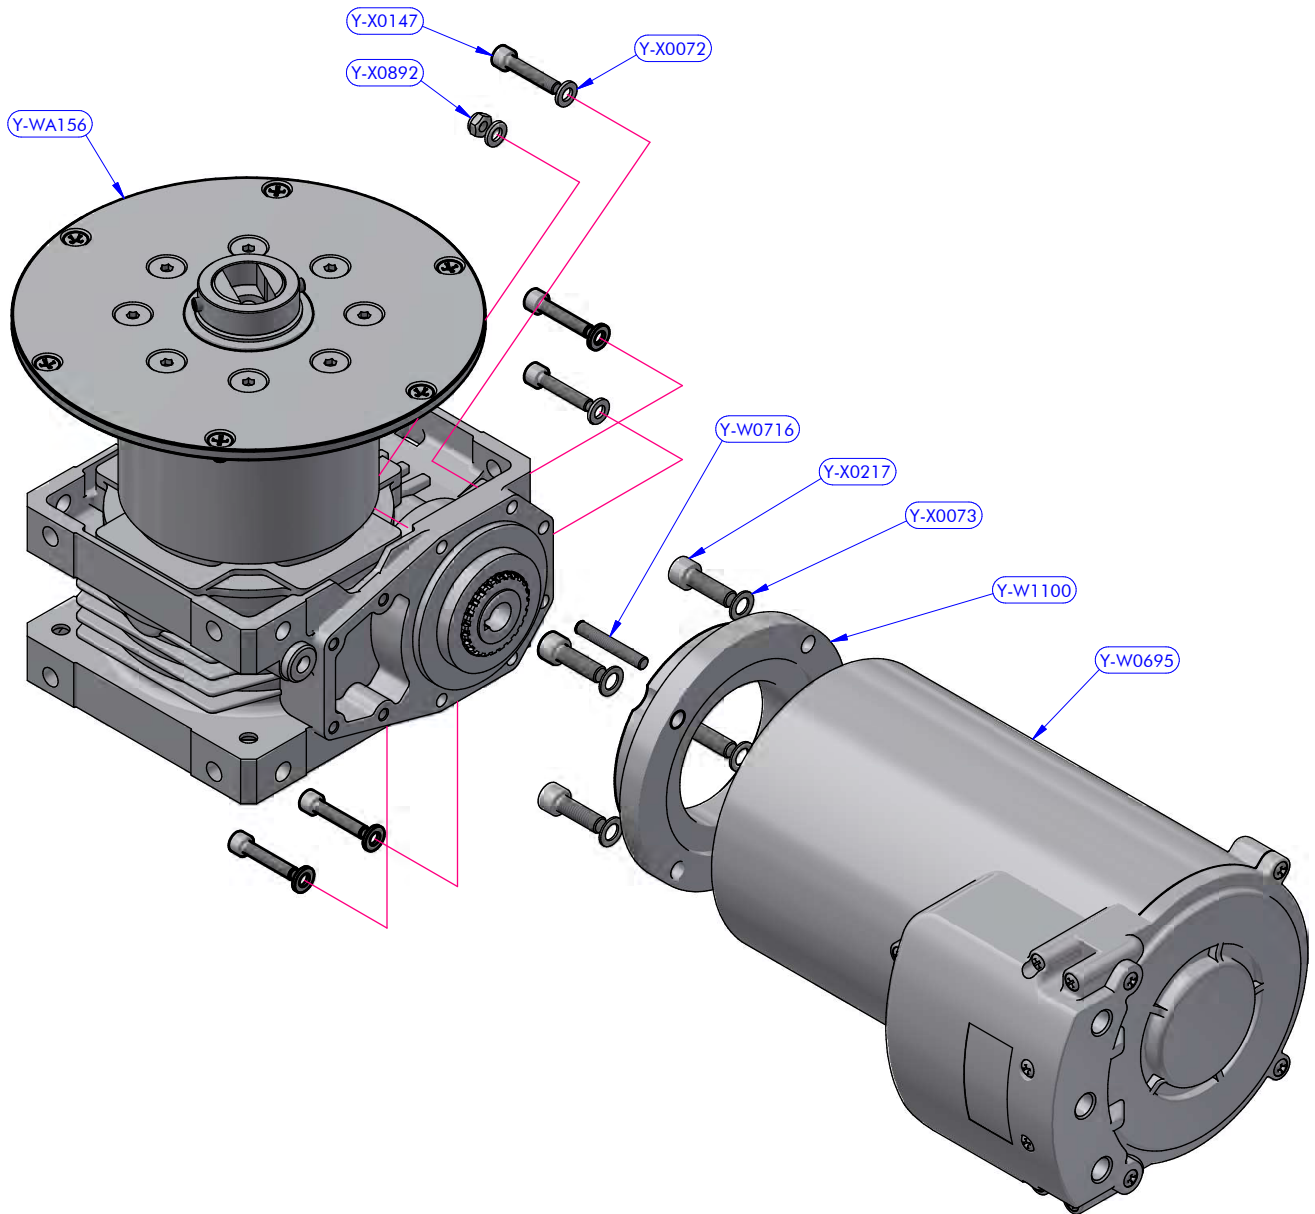

Code Y-WA117
Gears kit XT76 Axis "B"

Code Y-WA118
Winch XT76 - Axis "D" gears kit

PART LIST			
CODE	DESCRIPTION	MATERIAL	Q.TY
Y-W0695	Electric motor	Various	1
Y-W0716	Stud	S.Steel	1
Y-W1100	Motor flange	Aluminium	1
Y-WA156	Disengagement box + Horizontal drive assy	Various	1
Y-X0072	S.steel washer	S.Steel	6
Y-X0073	S.steel washer	S.Steel	4
Y-X0147	Screw	S.Steel	5
Y-X0217	Screw	S.Steel	4
Y-X0892	Self-Locking nut	S.Steel	1